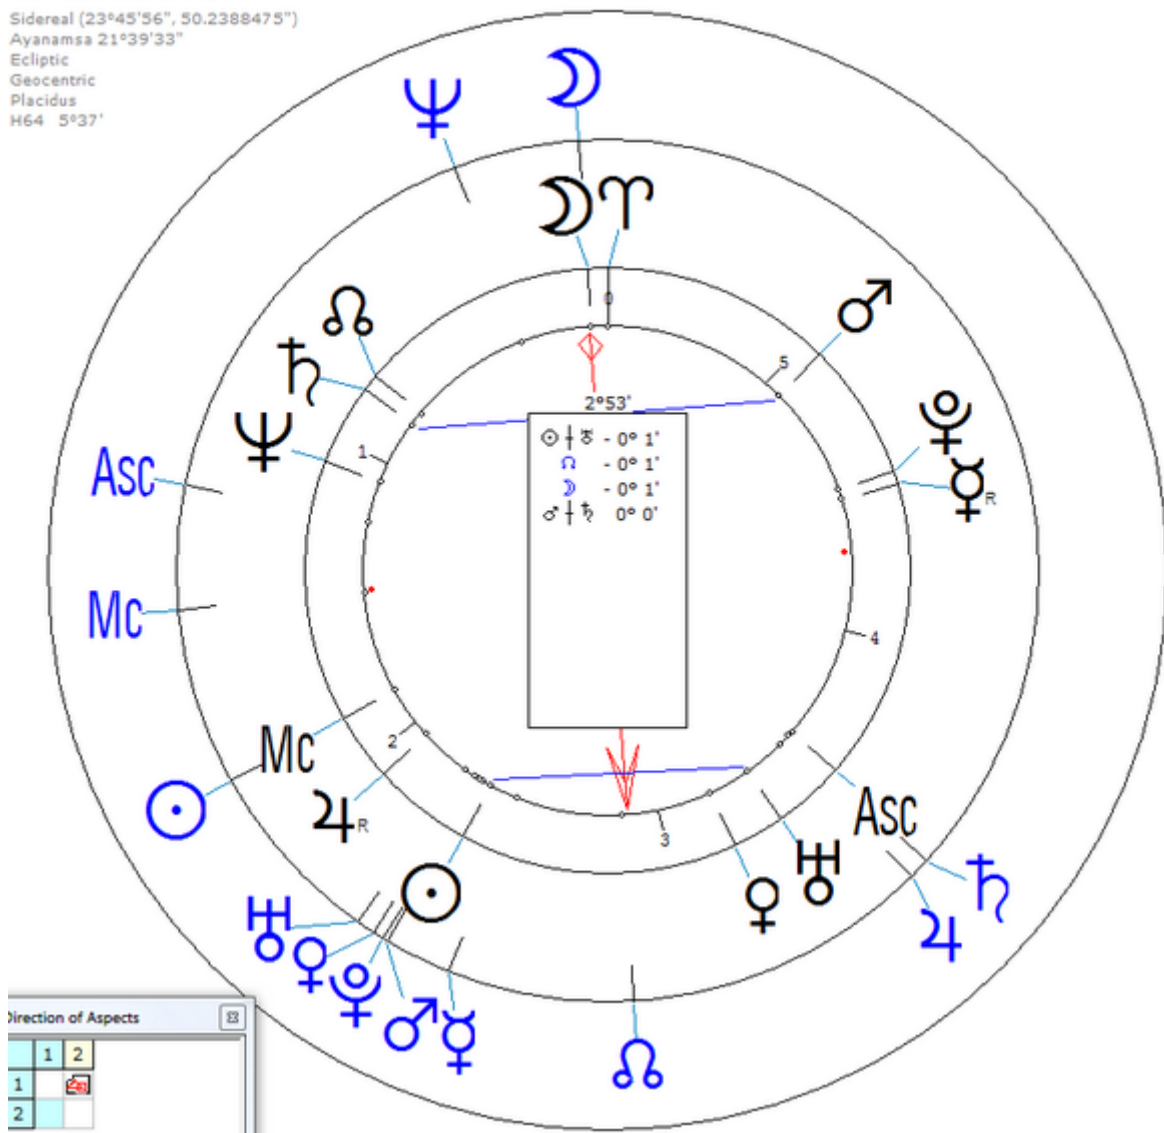

Melville, Malcolm

16 February 1849 at 07:30 (= 07:30 AM)Boston, Massachusetts, 42n22, 71w04

American of noted family, the first child of writer Herman Melville.

<https://www.astro.com/astro-databank/Melville,_Malcolm>

Death by Suicide 11 September 1867

Progressed Lunar Return (Harmonic 64)

Lunar $\text{♃}/\text{♁} = \text{♂}_n/\text{♁}_n$

Melville, Malcolm
16 February 1849 Fri 7:30 (GMT-4:44:14) 42°21'30"N 71°03'37"W
Boston, Massachusetts, USA
Sidereal (23°45'56", 50.2388475")
Ayanamsa 21°39'33"
Ecliptic
Geocentric
Placidus
H64 5°37'